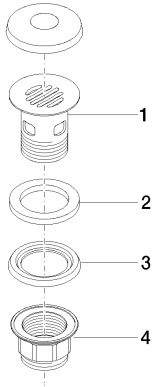

Dimensional drawing

All dimensions in mm / inch = mm x 0,0394

Sink - Series-various

European grid drain 1 1/4" - polished chrome

Article number: 10 105 970-00

Sink - Series-various
European grid drain 1 1/4" - polished chrome
Article number: 10 105 970-00

09 23 30 015-00
Nut 1 1/4" - polished chrome

09 28 23 005-00
Pipe - polished chrome

Sink - Series-*various*
European grid drain 1 1/4" - polished chrome
Article number: 10 105 970-00

Spare parts list

| Number | Item Number | Designation | Number of units |
|--------|-----------------|-------------|-----------------|
| 1 | 09 11 01 027-00 | cup | 1 |
| 2 | 09 14 05 039 90 | seal | 1 |
| 3 | 09 14 03 025 90 | seal | 1 |
| 4 | 09 23 10 020-00 | nut | 1 |