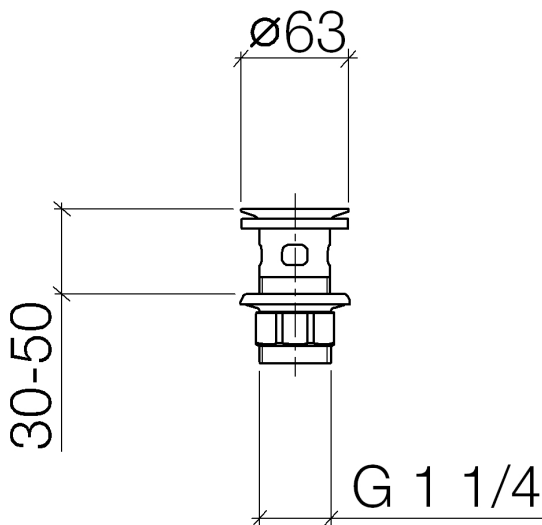

Sink - Series-various
European grid drain 1 1/4" - polished chrome
Article number: 10 105 970-00

- Suitable only for basins with overflow.

polished chrome

Accessory is required for this item.

Discontinued items available to order until 31.12.9999

Dimensional drawing

All dimensions in mm / inch = mm x 0,0394

Sink - Series-various

European grid drain 1 1/4" - polished chrome

Article number: 10 105 970-00

Sink - Series-various
European grid drain 1 1/4" - polished chrome
Article number: 10 105 970-00

09 23 30 015-00
Nut 1 1/4" - polished chrome

09 28 23 005-00
Pipe - polished chrome

Sink - Series-*various*
European grid drain 1 1/4" - polished chrome
Article number: 10 105 970-00

Spare parts list

| Number | Item Number | Designation | Number of units |
|--------|-----------------|-------------|-----------------|
| 1 | 09 11 01 027-00 | cup | 1 |
| 2 | 09 14 05 039 90 | seal | 1 |
| 3 | 09 14 03 025 90 | seal | 1 |
| 4 | 09 23 10 020-00 | nut | 1 |